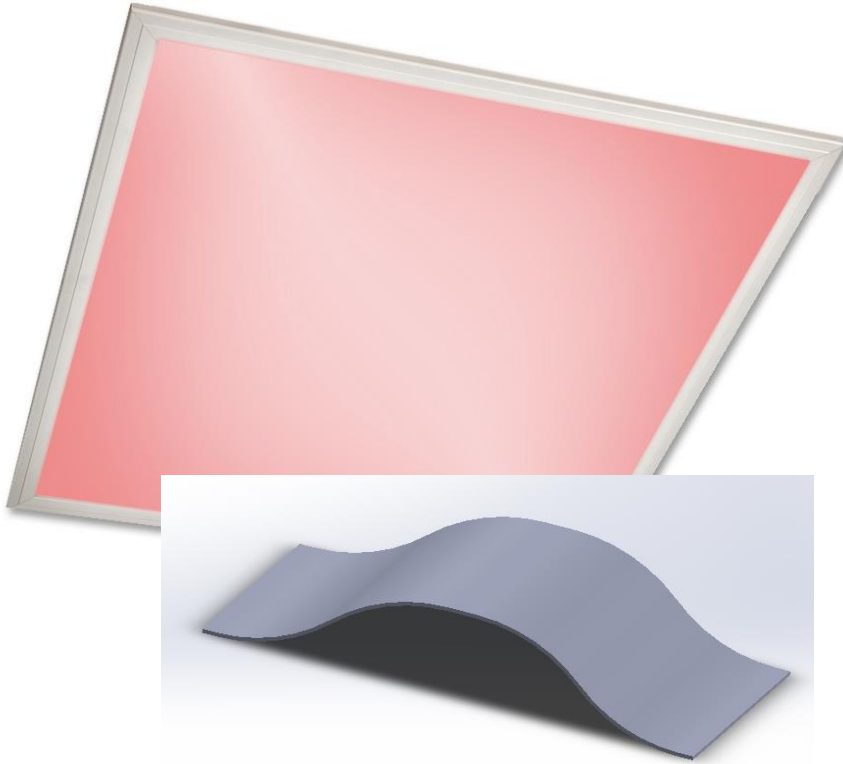

## CLEMATIS trademark products line

**90 % of the sun  
lighting quality**

# LUMIS

**WE SKETCH OUT YOUR DESIRE  
IN A FULL ILLUMINATED AND  
CUSTOMIZED FLUSH  
COLOURED PANEL**

- EXTRA FLAT SLAB LIGHTING
- THOUSANDS OF COLOURS
- HOMOGENEOUS LIGHTING
- ANY FORM AND 3D CUSTOMIZED FORM
- SEVERAL DIMENSIONS
- 28 VDC OR 115 VAC OPERATING
- FROM SUNSIRE TO SUNSET IN YOUR CEILING OR ANY SCENARIO
- STAR LIGHTING DOTS, SPOT LIGHTS, READING LIGHTS, AIR GASPERS CAN BE INCLUDED
- BRIGHT LIGHTING
- SMOOTH LIGHTING COLORS TRANSITIONS